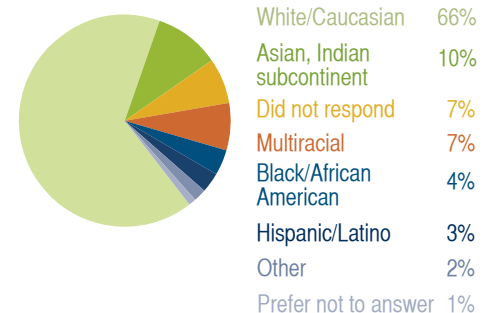

Core Philosophies

Every child possesses an extraordinary capacity to learn. Effort is generally more important than ability.

Enrollment

Total Enrollment: 452

Madison Country Day School is Dane County's only independent Pre-K–12 school, offering a challenging and comprehensive college-preparatory education, including the Madison area's only International Baccalaureate program. In an environment where each community member is truly known, MCDS students develop a deep knowledge base and life-long critical and creative thinking skills.

Student Demographics

304 MCDS families come from 32 different zip codes around the area:

26% Ethnic diversity:

School Day & After-School Programs

8 a.m.–3:30 p.m.
(arrival begins at 7:45 a.m.)

Extended Day
on drop-in basis until 6 p.m.