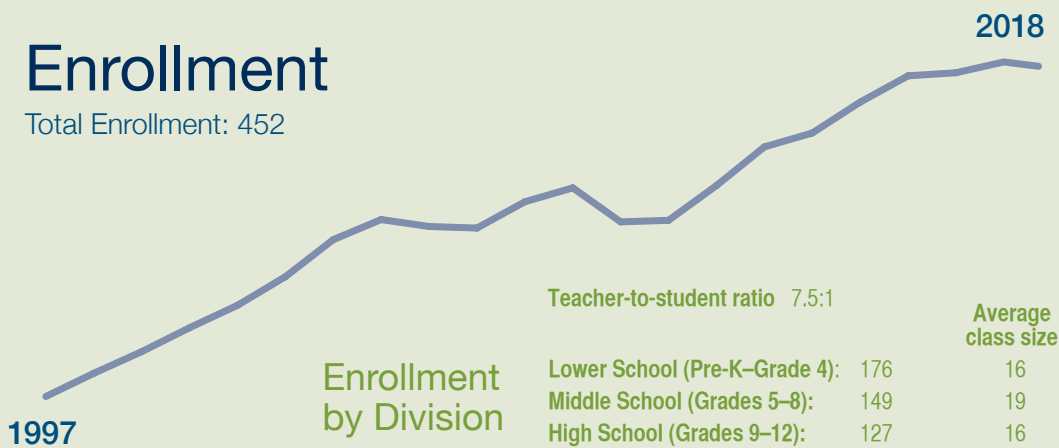

Core Philosophies

Every child possesses an extraordinary capacity to learn. Effort is generally more important than ability.

Enrollment

Total Enrollment: 452

Madison Country Day School is Dane County's only independent Pre-K–12 school, offering a challenging and comprehensive college-preparatory education, including the Madison area's only International Baccalaureate program. In an environment where each community member is truly known, MCDS students develop a deep knowledge base and life-long critical and creative thinking skills.