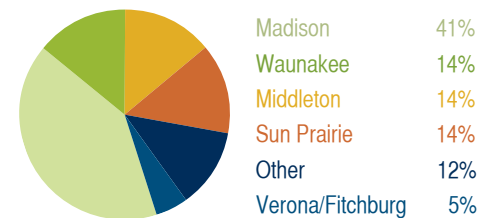

Core Philosophies

Every child possesses an extraordinary capacity to learn. Effort is generally more important than ability.

Enrollment

Total Enrollment: 452

Madison Country Day School is Dane County's only independent Pre-K–12 school, offering a challenging and comprehensive college-preparatory education, including the Madison area's only International Baccalaureate program. In an environment where each community member is truly known, MCDS students develop a deep knowledge base and life-long critical and creative thinking skills.

Student Demographics

304 MCDS families come from 32 different zip codes around the area:

26% Ethnic diversity:

School Day & After-School Programs

8 a.m.–3:30 p.m.
(arrival begins at 7:45 a.m.)

Extended Day
on drop-in basis until 6 p.m.