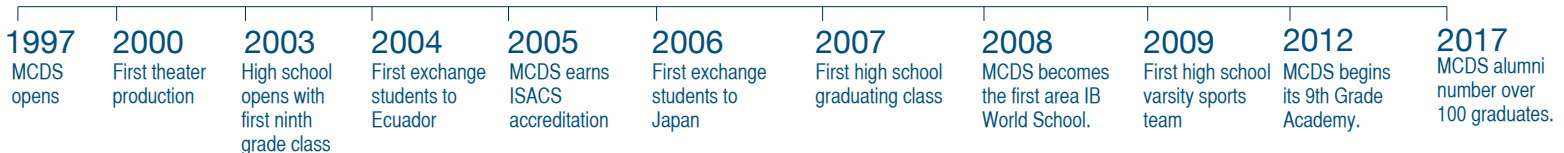

History

5606 River Road | Waunakee, WI 53597 | (608) 850-6000 | madisoncountryday.org

Updated November 2, 2018